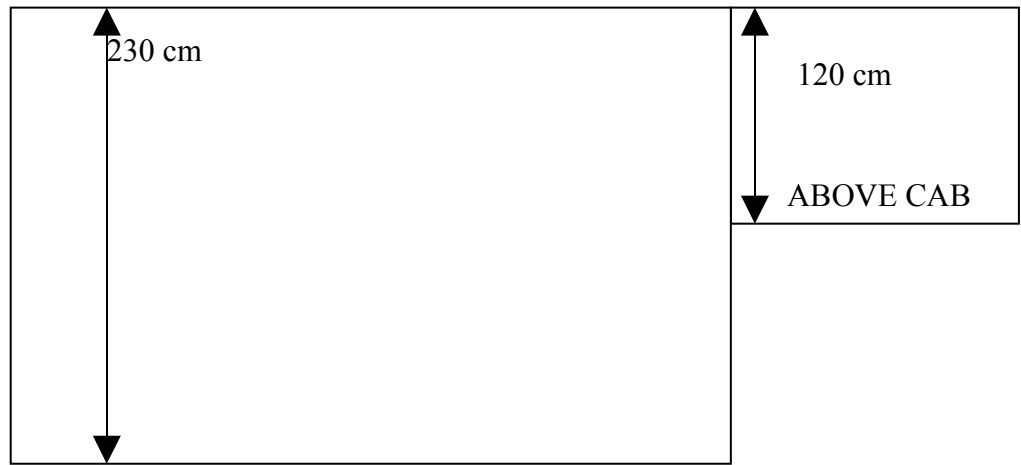

**Rear Door - Opening**

187 cm

**Side view of Luton**

**Birds eye view of Luton**

These arrows show the total length of straight material (wood etc which will fit if they protrude out the rear of the van on to the flat tail lift)