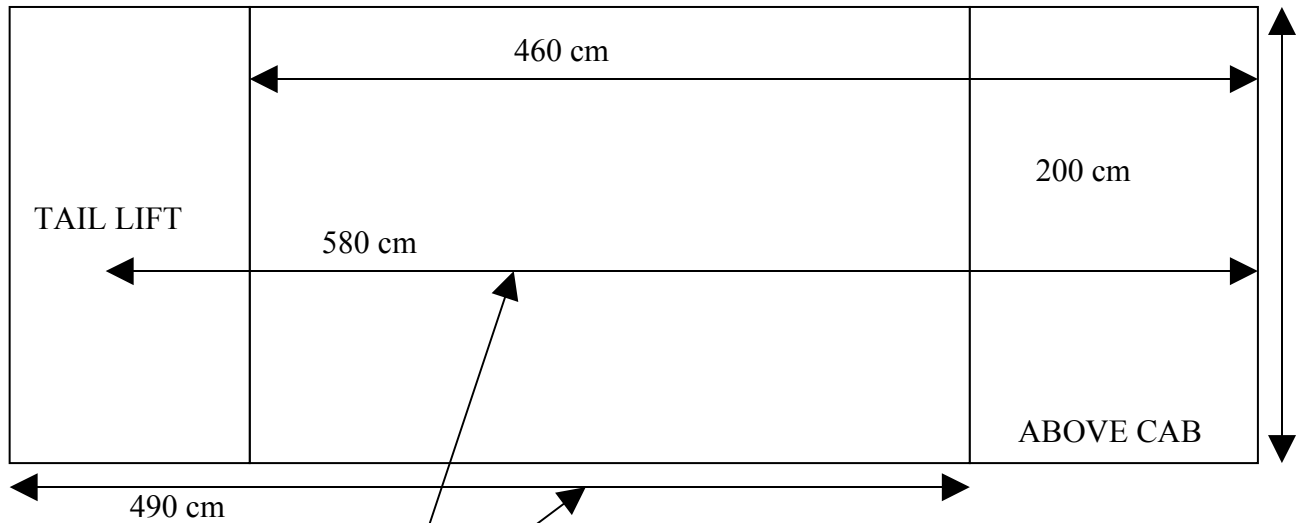

**Rear Door - Opening**

187 cm

**Side view of Luton**

**Birds eye view of Luton**

These arrows show the total length of straight material (wood etc which will fit if they protrude out the rear of the van on to the flat tail lift)