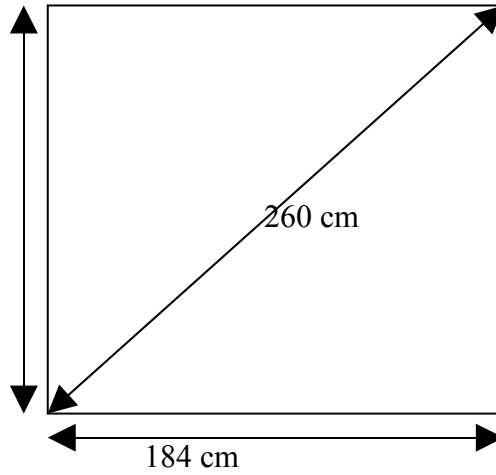

**Rear Door - Opening**

187 cm

**Side view of Luton**

**Birds eye view of Luton**

These arrows show the total length of straight material (wood etc which will fit if they protrude out the rear of the van on to the flat tail lift)